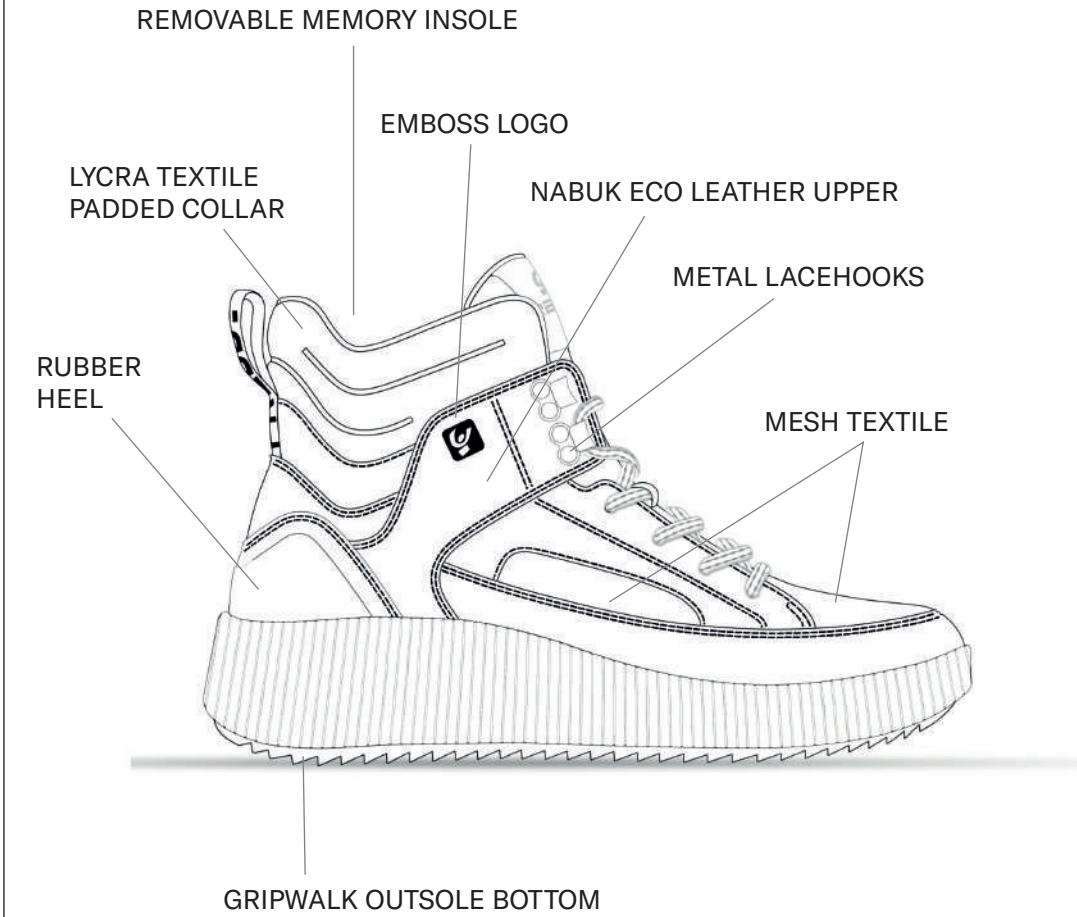

FREDDY

ART. FY 7635

LIFESTYLE

PINK

CAMEL

BLACK

ASSORTMENTS

| | 36 | 37 | 38 | 39 | 40 | 41 | TOTAL |
|----|----|----|----|----|----|----|-------|
| WE | 1 | 2 | 3 | 2 | 1 | 1 | 10 |