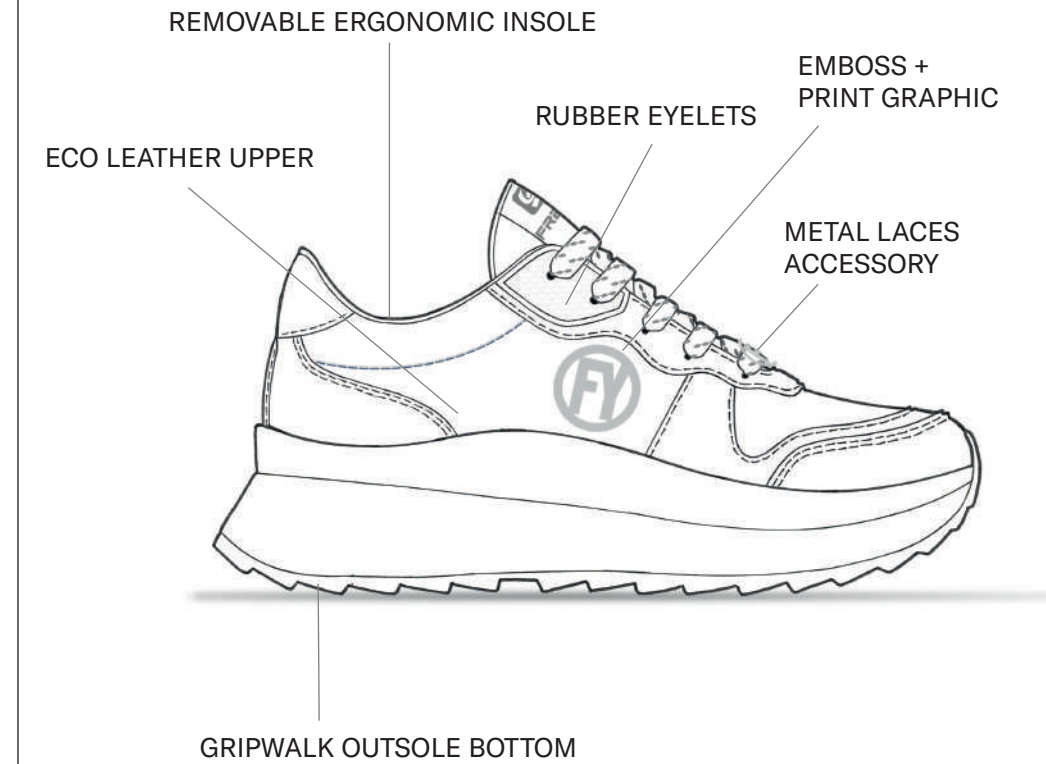

ASSORTMENTS

	36	37	38	39	40	41	TOTAL
WE	1	2	3	2	1	1	10