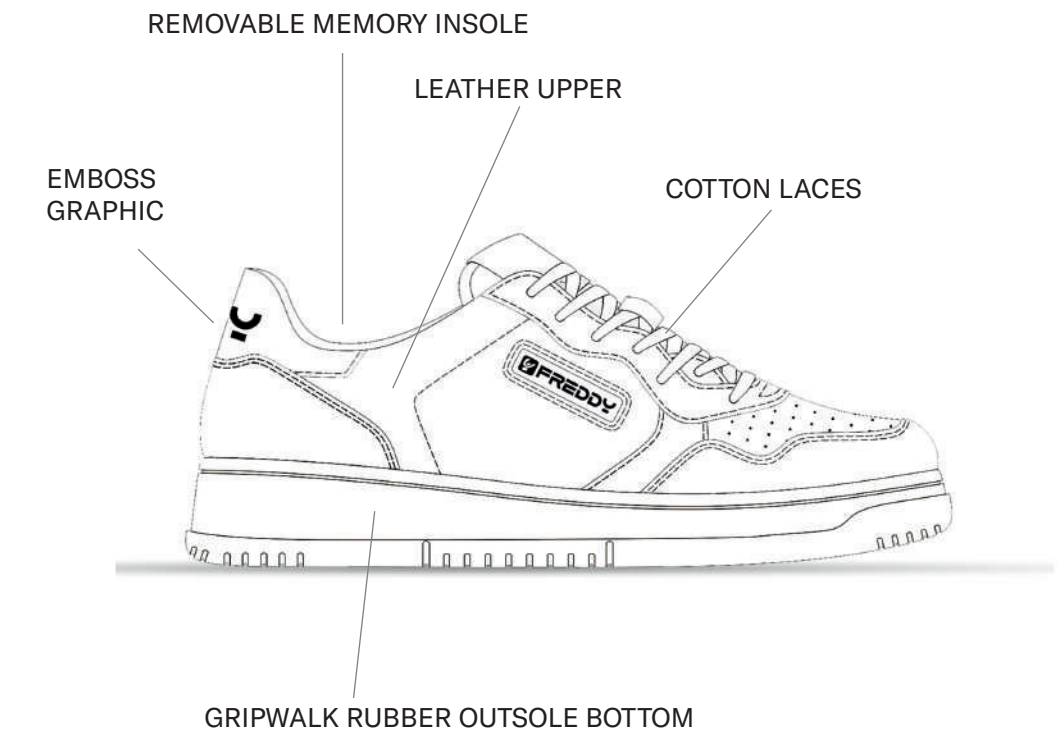

FOOTWEAR COLLECTION

FREDDY

ART. FY 7611

LIFESTYLE

WHITE/GOLD

WHITE/SILVER

WHITE

ASSORTMENTS