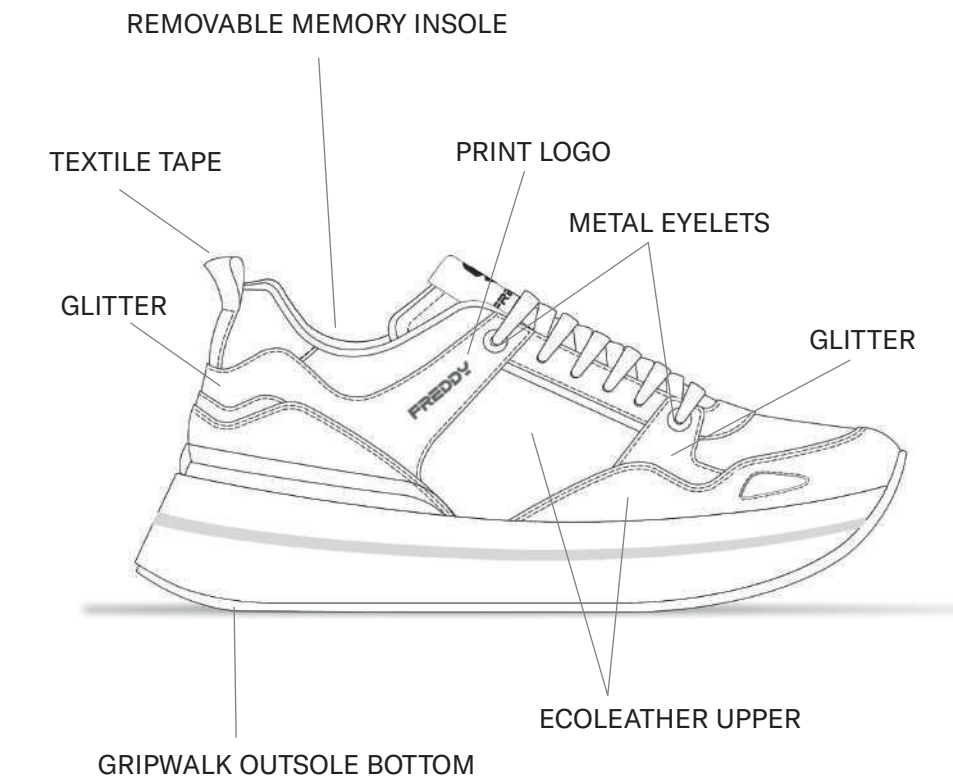

FOOTWEAR COLLECTION

FREDDY

ART. FY 7626

URBAN

OFF WHITE

BLACK

ASSORTMENTS

| | 36 | 37 | 38 | 39 | 40 | 41 | TOTAL |
|----|----|----|----|----|----|----|-------|
| WE | 1 | 2 | 3 | 2 | 1 | 1 | 10 |