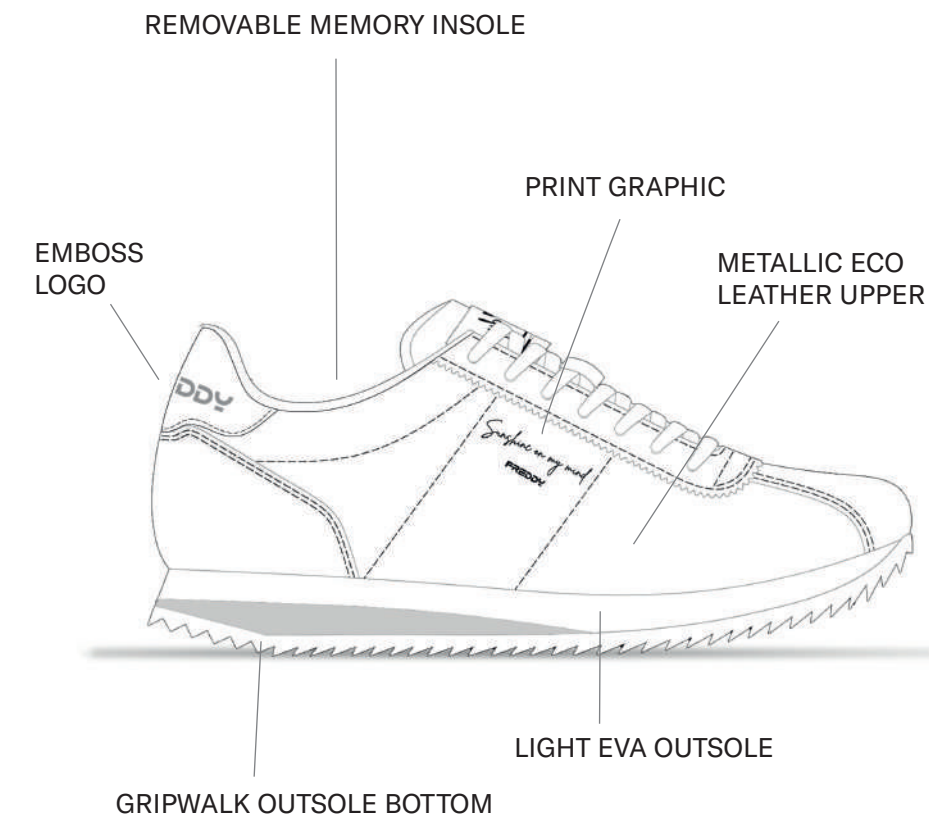

ASSORTMENTS

	36	37	38	39	40	41	TOTAL
WE	1	2	3	2	1	1	10