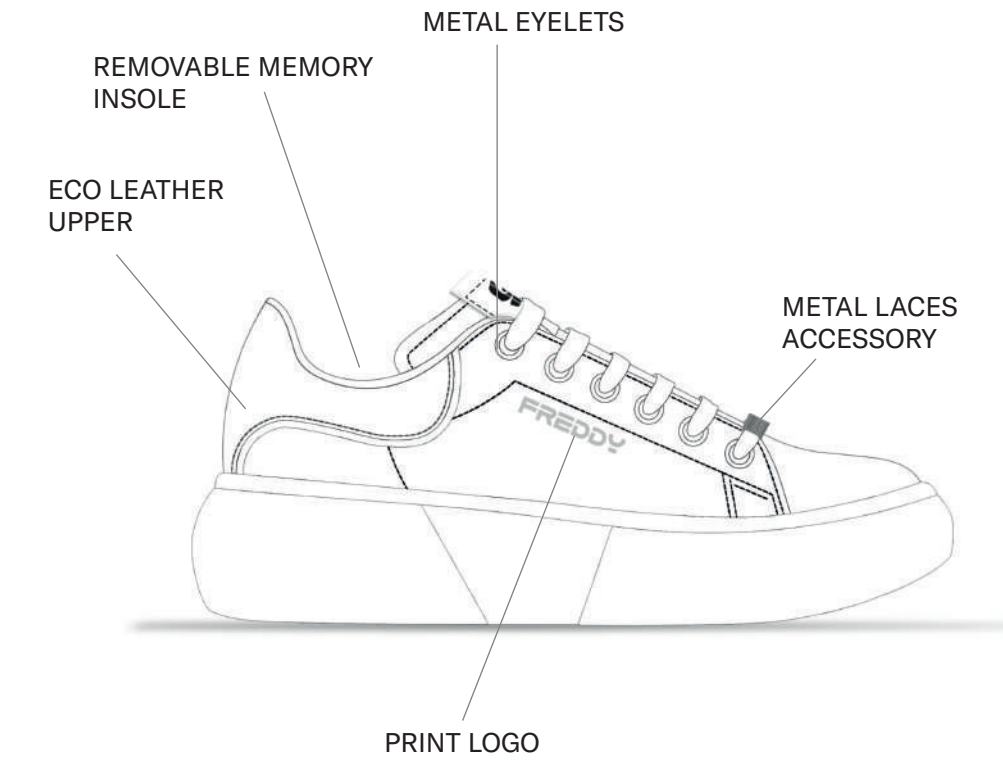

ASSORTMENTS

	36	37	38	39	40	41	TOTAL
WE	1	2	3	2	1	1	10