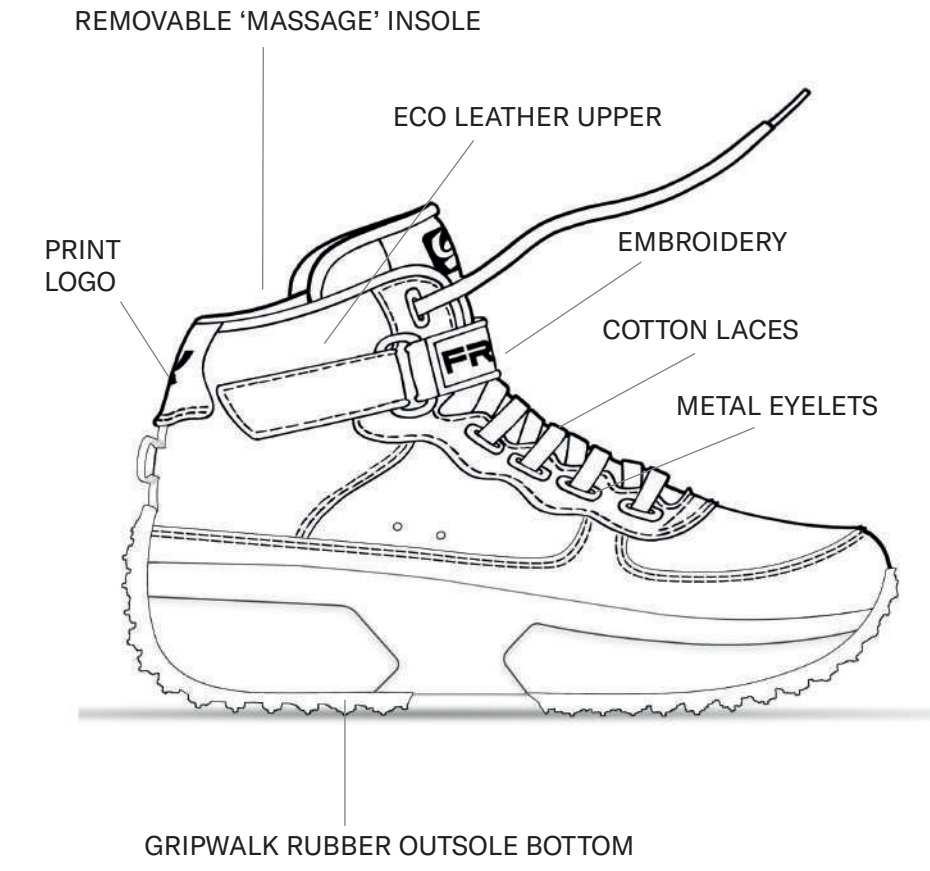

ASSORTMENTS

	36	37	38	39	40	41	TOTAL
WE	1	2	3	2	1	1	10