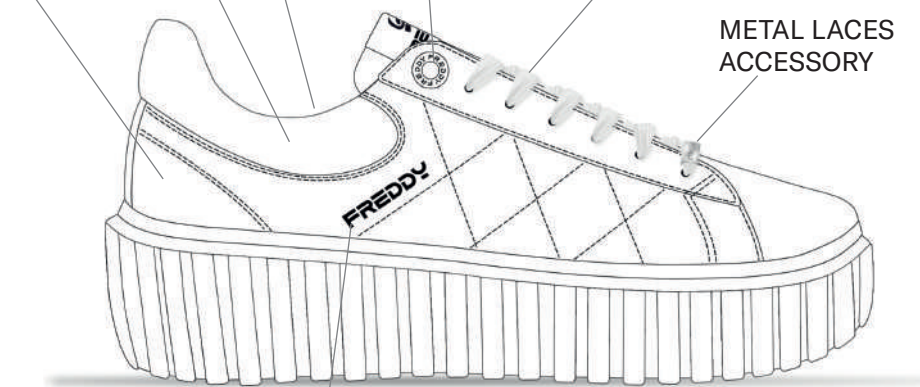

LIFESTYLE

WHITE

SILVER

PAT. BLACK

BLACK

REMOVABLE MEMORY INSOLE

SOFT PADDED COLLAR

PERSONALIZED METAL EYELET

ECO LEATHER UPPER

COTTON LACES

METAL LACES ACCESSORY