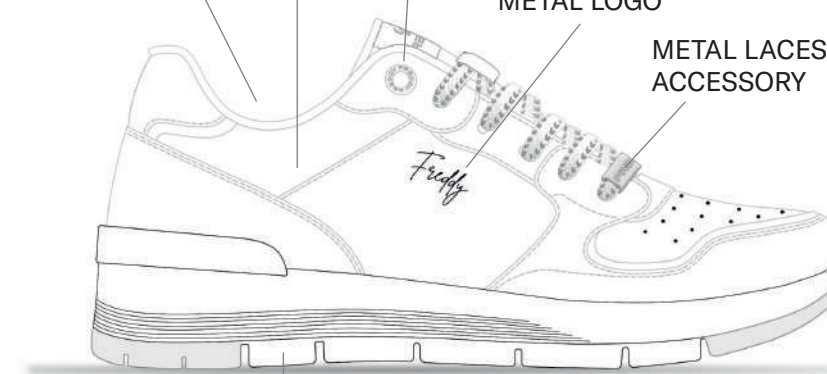

BROWN

BLACK

REMOVABLE MEMORY INSOLE

ECO LEATHER UPPER

PERSONALIZED METAL EYELET

METAL LOGO

METAL LACES ACCESSORY

GRIPWALK OUTSOLE BOTTOM