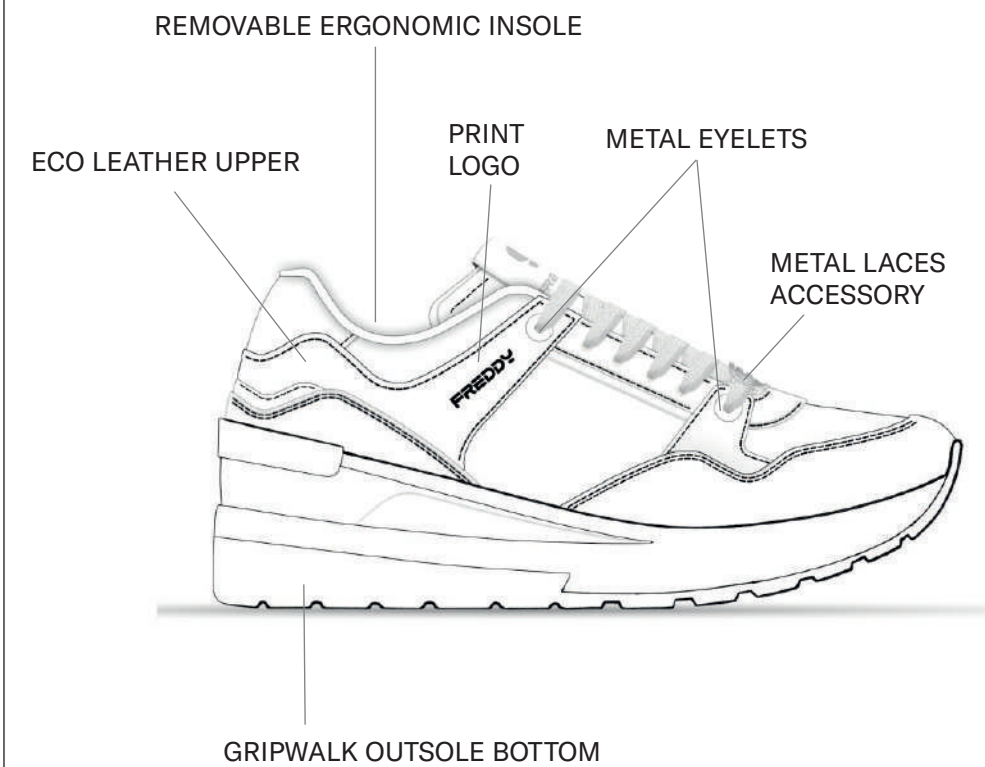

ASSORTMENTS

	36	37	38	39	40	41	TOTAL
WE	1	2	3	2	1	1	10