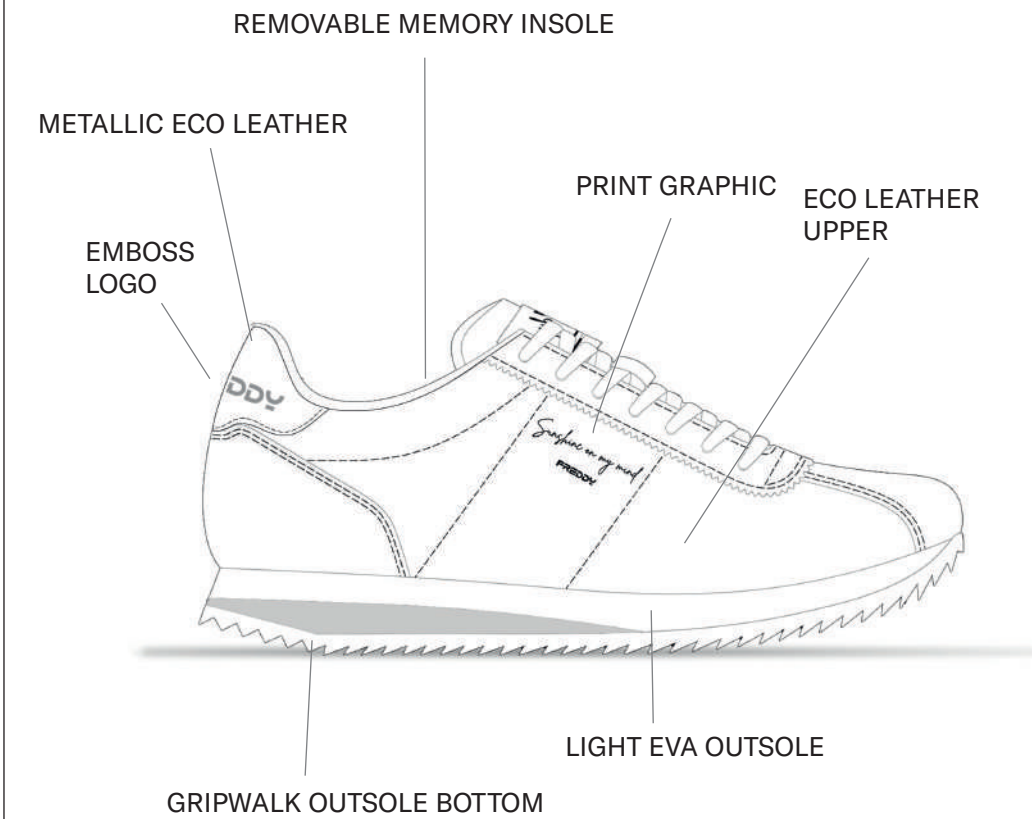

URBAN

PURPLE

MILITARY

BEIGE

BLACK

ASSORTMENTS

| | 36 | 37 | 38 | 39 | 40 | 41 | TOTAL |
|----|----|----|----|----|----|----|-------|
| WE | 1 | 2 | 3 | 2 | 1 | 1 | 10 |

FALL WINTER '24