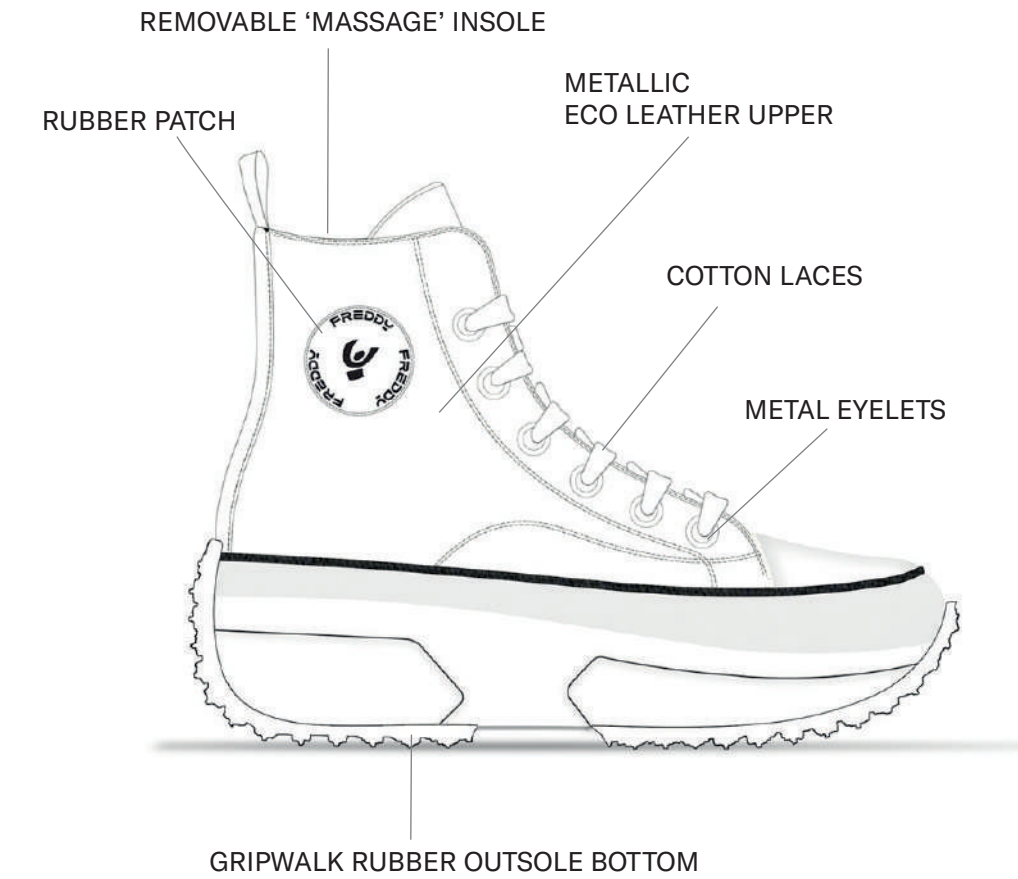

ASSORTMENTS

	36	37	38	39	40	41	TOTAL
WE	1	2	3	2	1	1	10