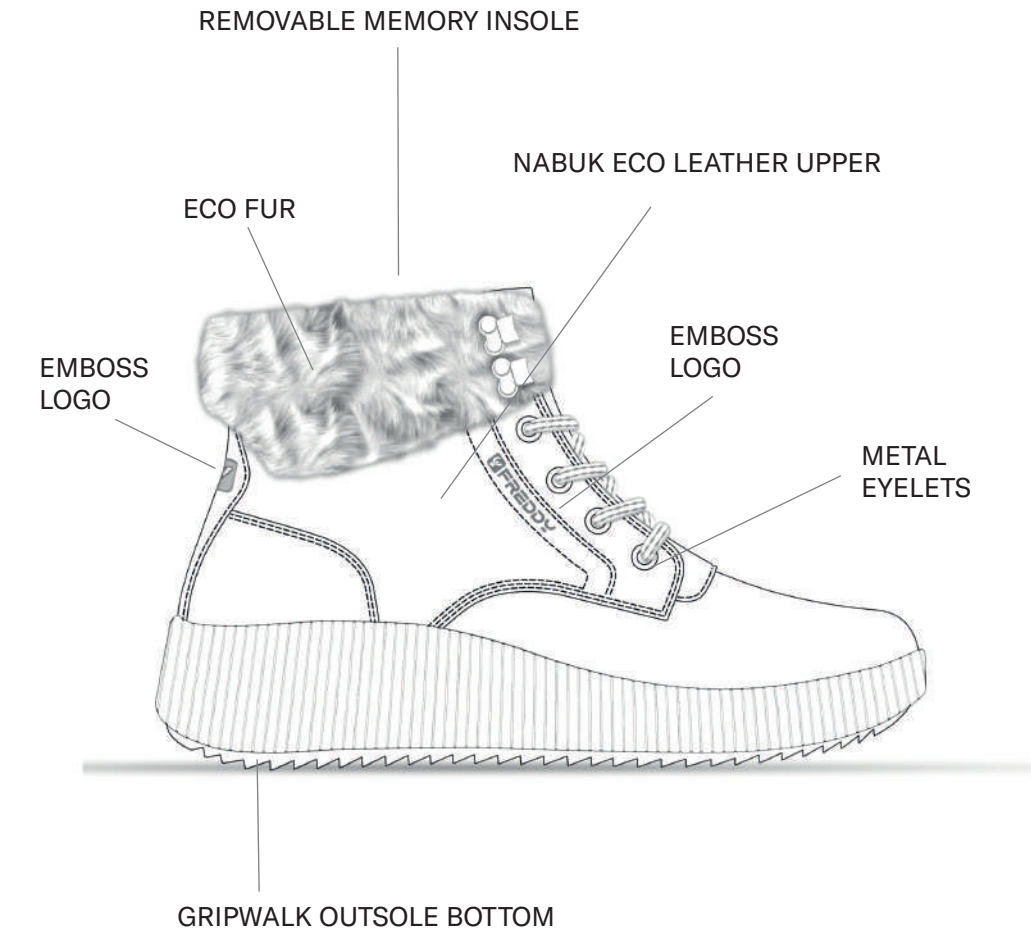

FALL WINTER '24

FOOTWEAR COLLECTION

FREDDY

ART. FY 7636

LIFESTYLE

OFF WHITE

CAMEL

BLACK