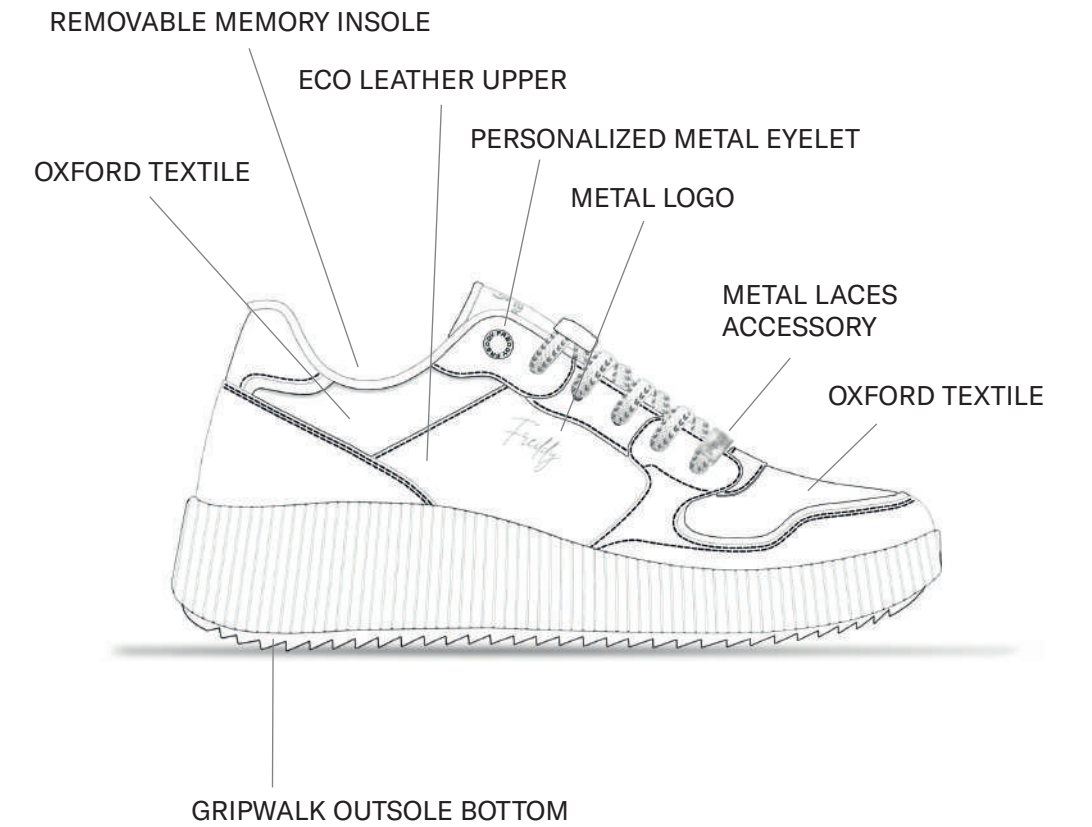

FALL WINTER '24

FOOTWEAR COLLECTION

FREDDY

ART. FY 7629

LIFESTYLE

ASSORTMENTS

	36	37	38	39	40	41	TOTAL
WE	1	2	3	2	1	1	10