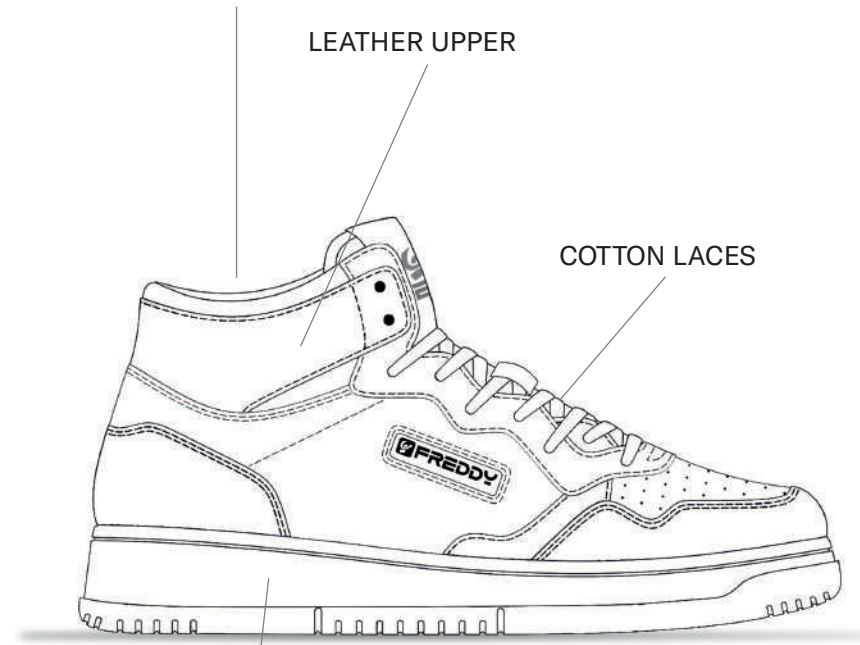

 WHITE

REMOVABLE MEMORY INSOLE

LEATHER UPPER

COTTON LACES

GRIPWALK RUBBER OUTSOLE BOTTOM

ASSORTMENTS

| | 36 | 37 | 38 | 39 | 40 | 41 | TOTAL |
|----|----|----|----|----|----|----|-------|
| WE | 1 | 2 | 3 | 2 | 1 | 1 | 10 |