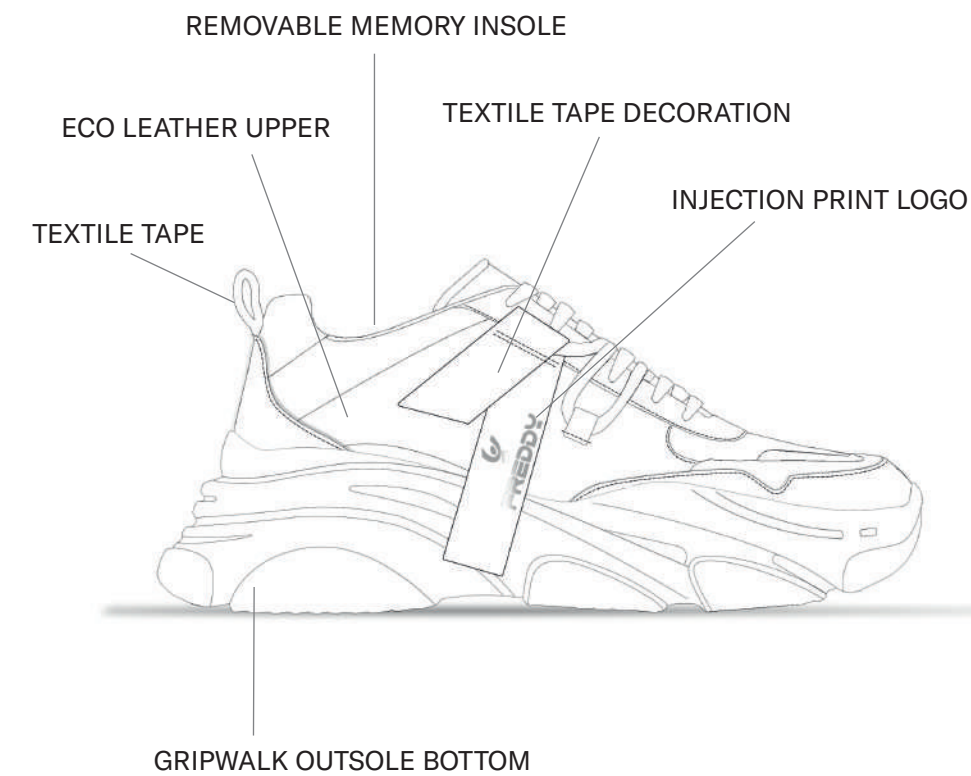

ART. FY 7631

URBAN

LEO

WHITE

BLACK

ASSORTMENTS

| | 36 | 37 | 38 | 39 | 40 | 41 | TOTAL |
|----|----|----|----|----|----|----|-------|
| WE | 1 | 2 | 3 | 2 | 1 | 1 | 10 |

FALL WINTER '24