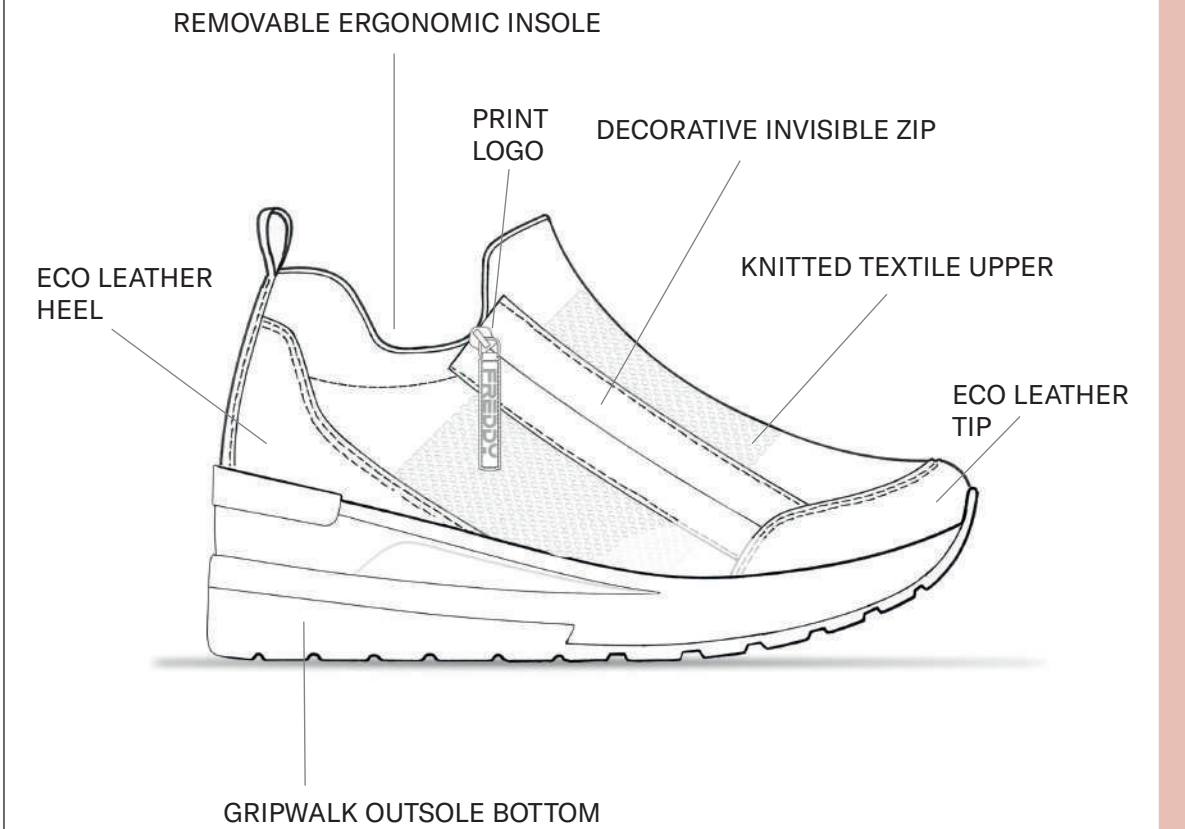

ASSORTMENTS

	36	37	38	39	40	41	TOTAL
WE	1	2	3	2	1	1	10