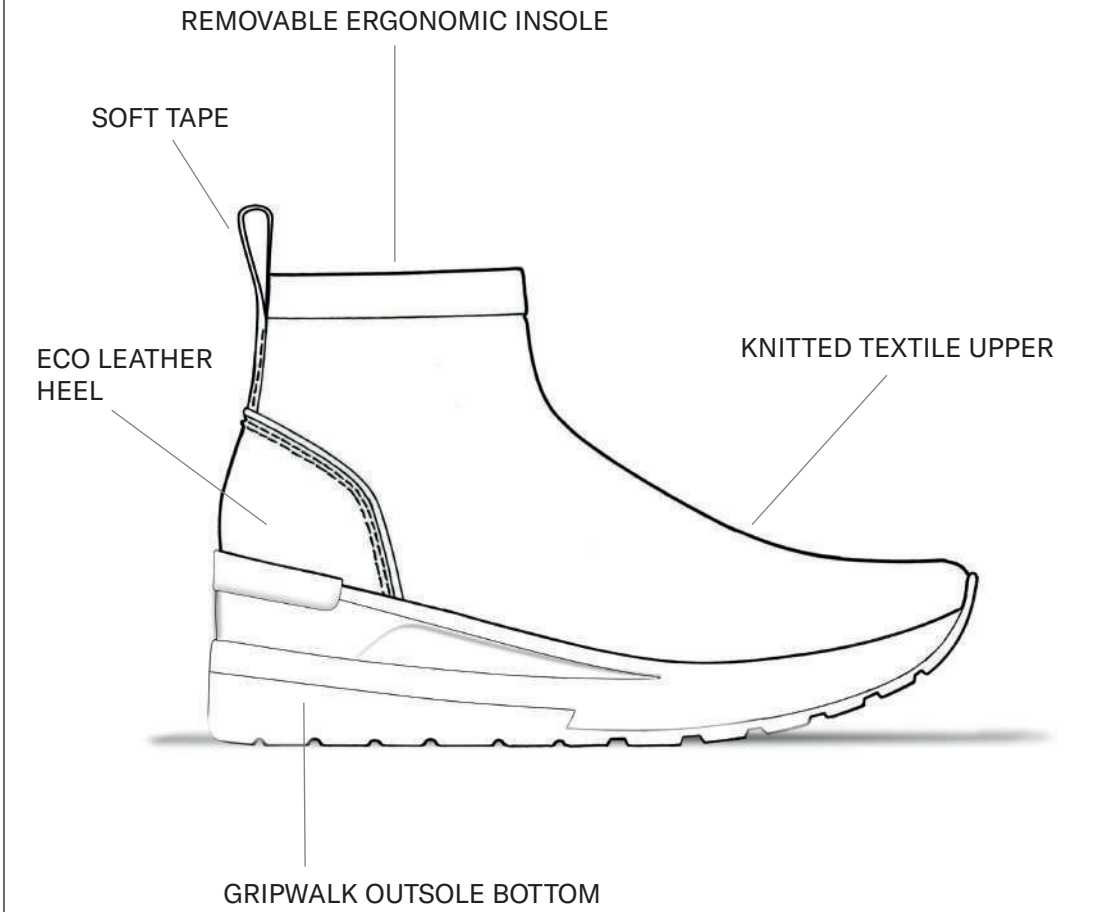

ASSORTMENTS

	36	37	38	39	40	41	TOTAL
WE	1	2	3	2	1	1	10