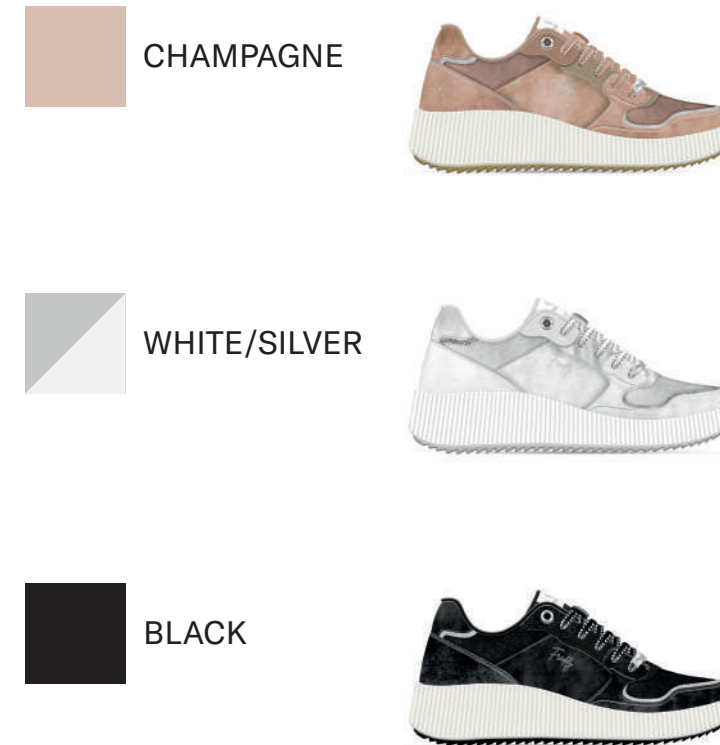

FALL WINTER '24

FOOTWEAR COLLECTION

FREDDY

ART. FY 7629

LIFESTYLE

ASSORTMENTS

	36	37	38	39	40	41	TOTAL
WE	1	2	3	2	1	1	10