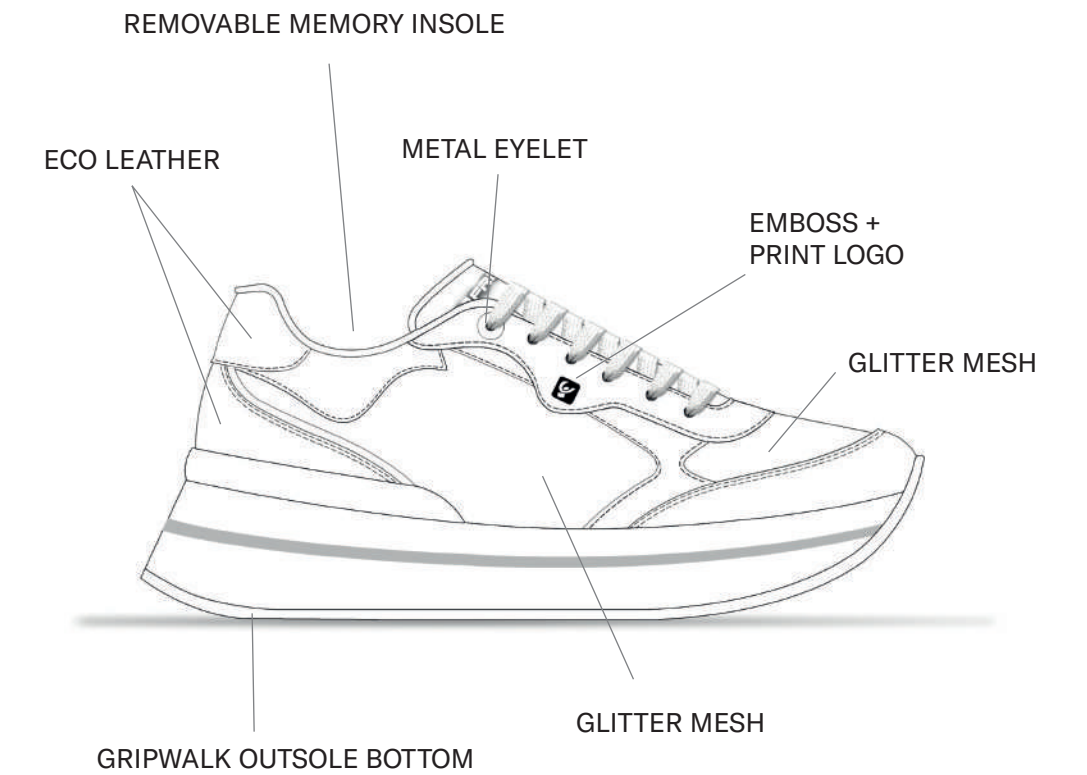

FALL WINTER '24

FOOTWEAR COLLECTION

FREDDY

ART. FY 7627

URBAN

BROWN

NAVY

BLACK