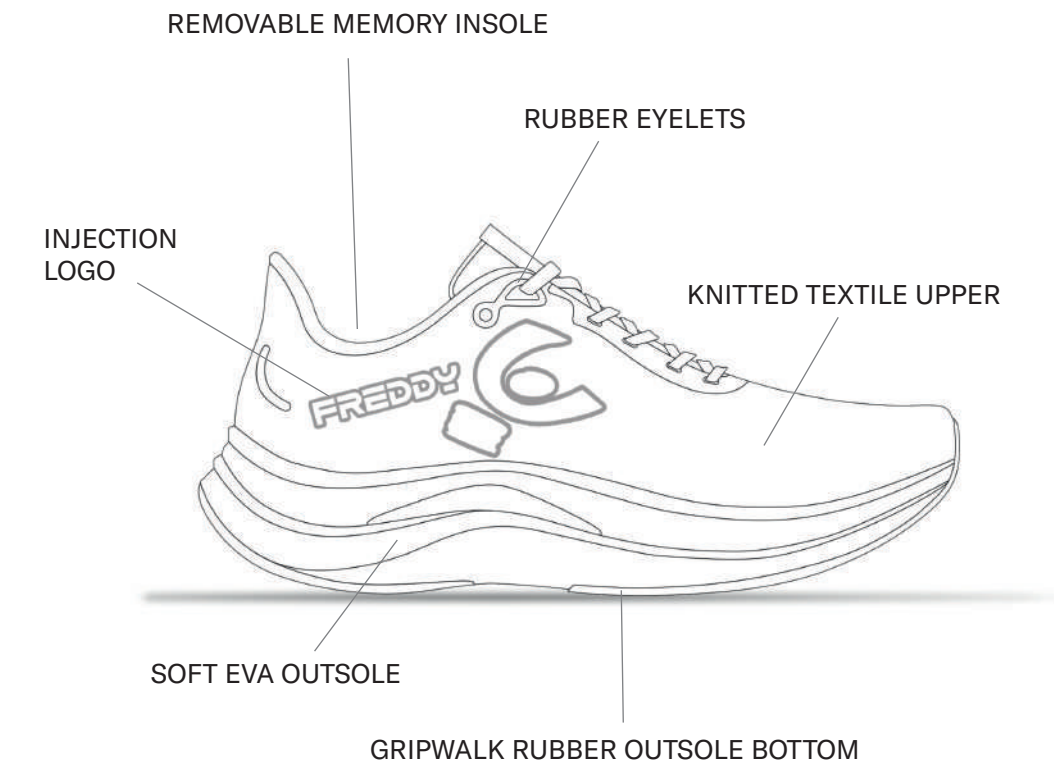

FOOTWEAR COLLECTION

FREDDY

ART. FY 7633

DYNAMIC

GREY

MILITARY

PURPLE

BLACK