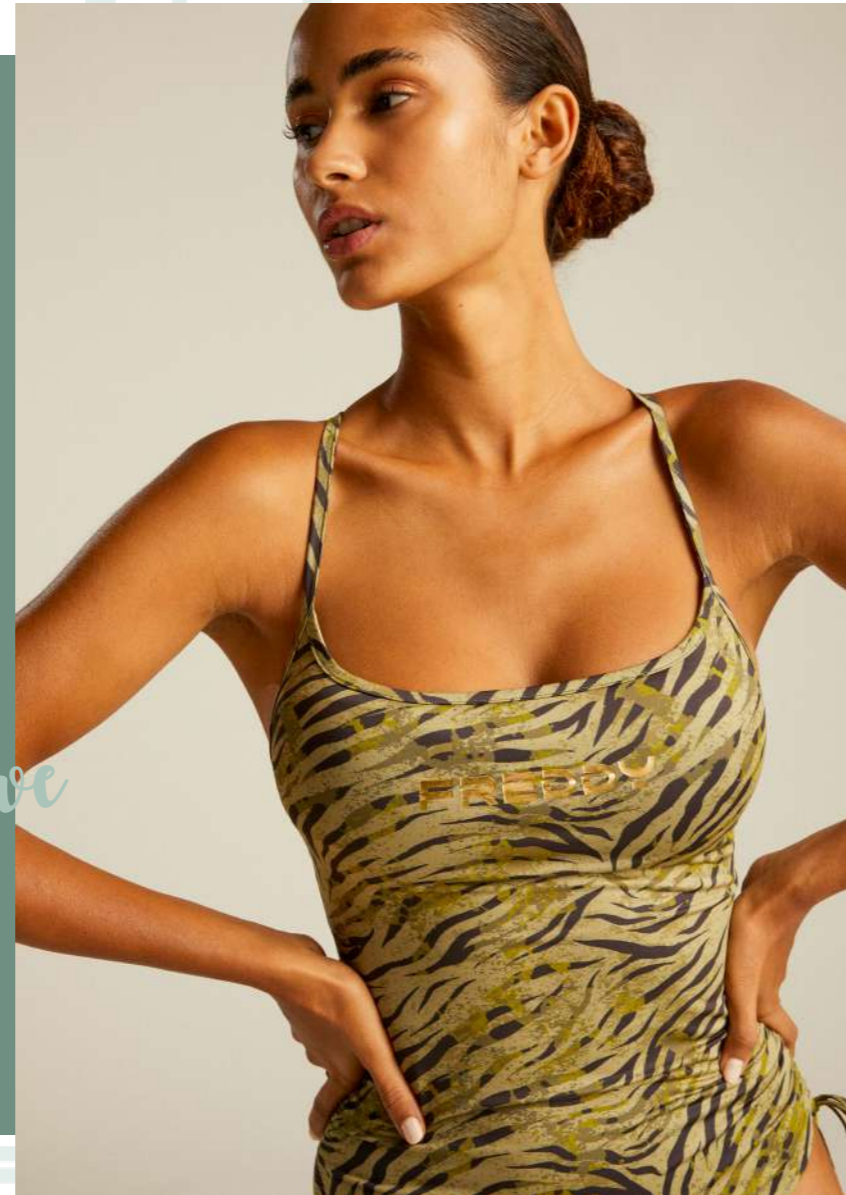

- » ECO LEATHER + MESH TEXTILE UPPER
- » COTTON LACES
- » REMOVABLE MEMORY INSOLE
- » GRIPWALK RUBBER OUTSOLE BOTTOM

ASSORTMENTS

	36	37	38	39	40	41	TOTAL
WE	1	2	3	2	1	1	10

LIFESTYLE

Make a move
FREDDY

LEO

ZEBRA