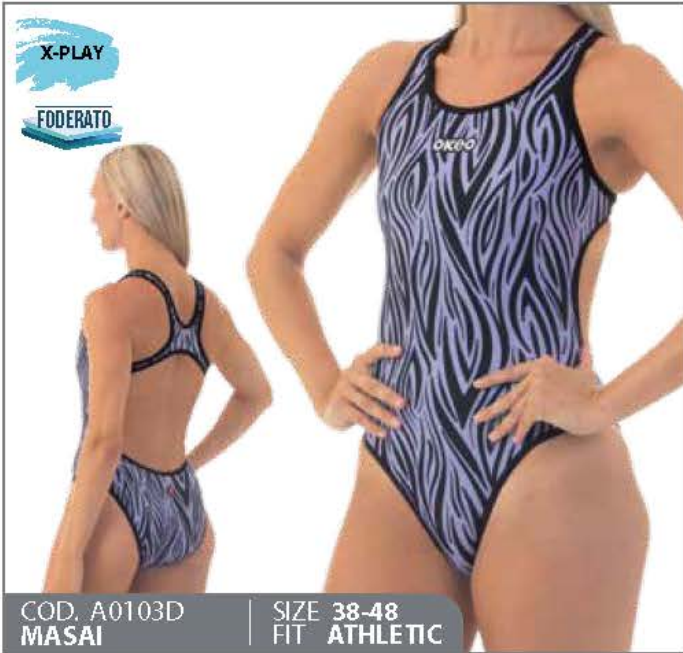

COD. A01036
NEBULA

SIZE 38-48
FIT ATHLETIC

X-PLAY

FODERATO

COD. A01037
ROMA

SIZE 38-48
FIT ATHLETIC

COSTUMI DONNA INTERI ASSORTITI_ COD. A01Z06 BOX 30 COSTUMI

COSTUMI TRAINING **COSTUMI FUN&FIT** **COSTUMI LADY**