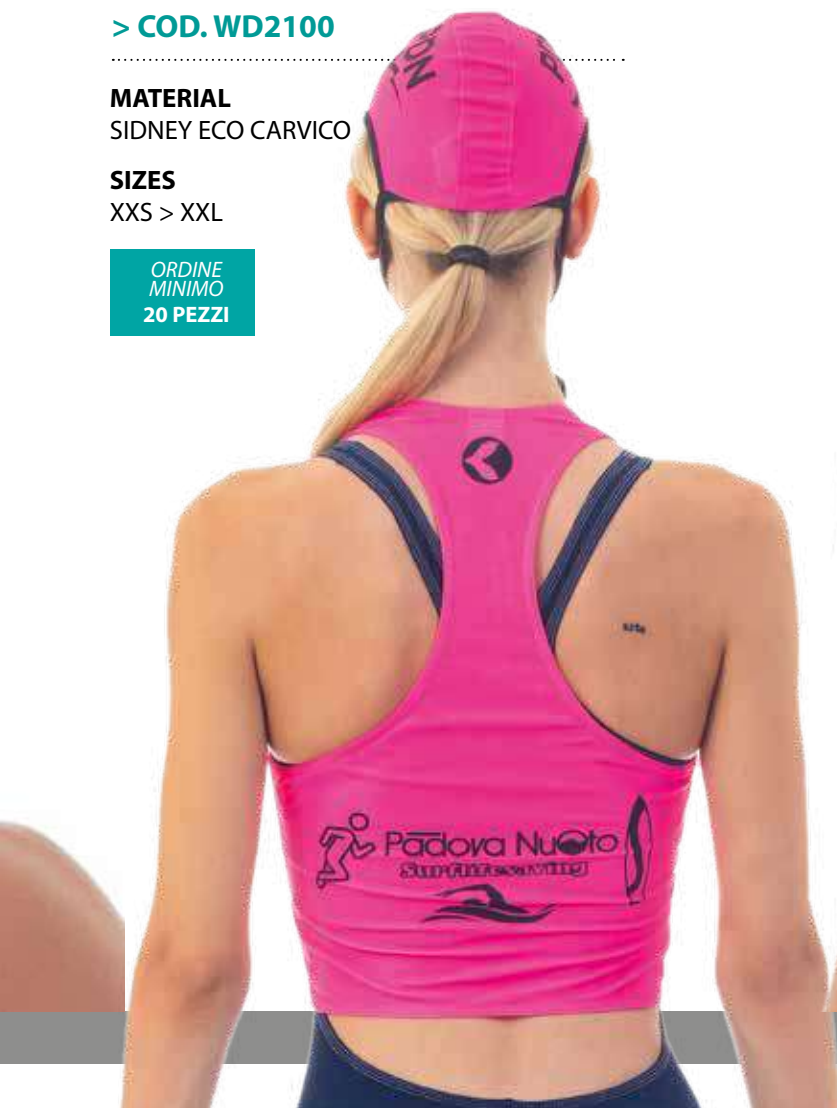

SIZES

XXS > XXL

ORDINE
MINIMO
20 PEZZI