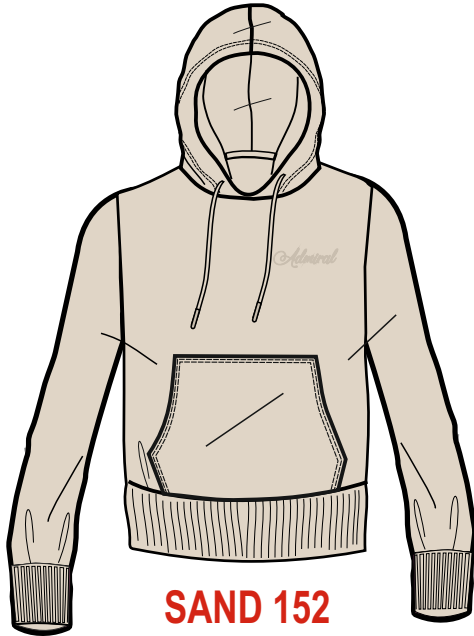

AD3102 FELPA DONNA CAPPuccio

FELPA ELASTICIZZ. 95% COTONE 5% ELASTAN

XS/2XL

TASCA MARSUPIO CON ZIP LOGO ADMIRAL RICAMATO T/T

SAND 152