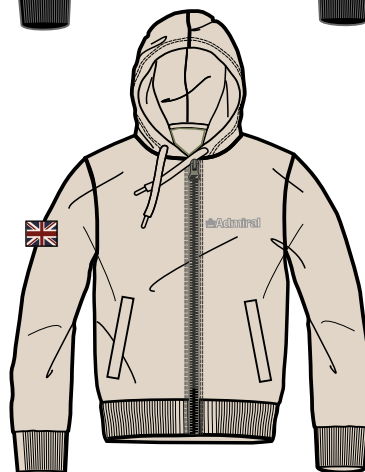

FELPA BASIC ZIP E CAPPuccio

S/3XL

FELPA 80% COTONE 20% POLY

LOGO RICAMATO T/T
PATCH BANDIERA INGLESE

YELLOW 036

BLK 007

NAVY 003

SAND 152