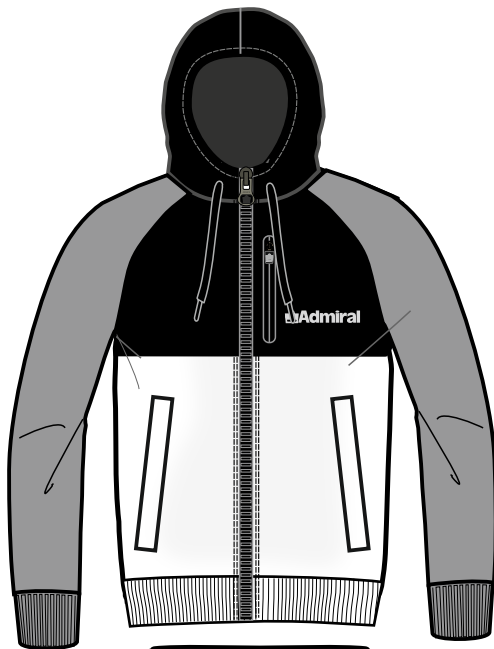

AD3209

FELPA BRUSHED

80% COTONE 20% POLY

TUTA ACTIVE

S/3XL

ACTIVE

LOGO ADMIRAL SILVER REFLECTIVE

ZIP CHIUSE

BLK GREY 174

NAVY GREY 175

AW 25 26

007