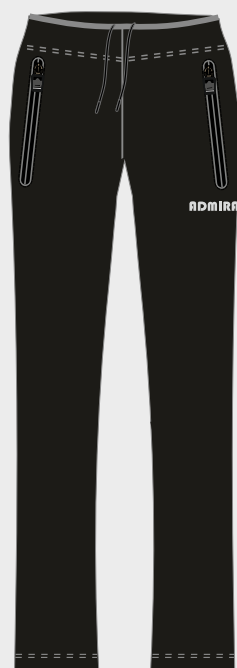

AD3229 PANT. LUNGO APERTO FONDO GAMBA

FELPA ELASTICIZZ. 95% COTONE 5% ELASTAN

XS/2XL

GAMBA LEGGERMENTE SVASATA

TASCHE CON ZIP
LOGO ADMIRAL SILVER LUREX

BLK 007