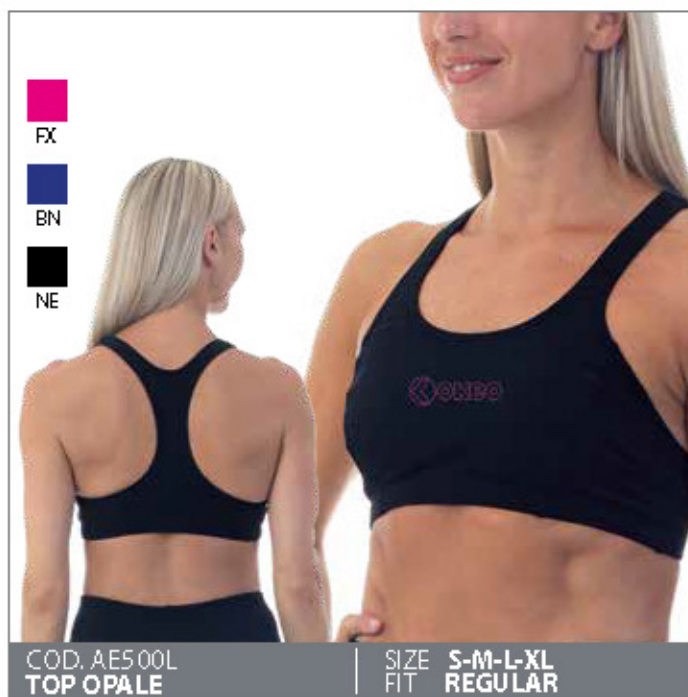

COD. AD0106
T-SHIRT KHALI OUTLINE FUCSIA | SIZE FIT **XXS - XXL**
UNISEX