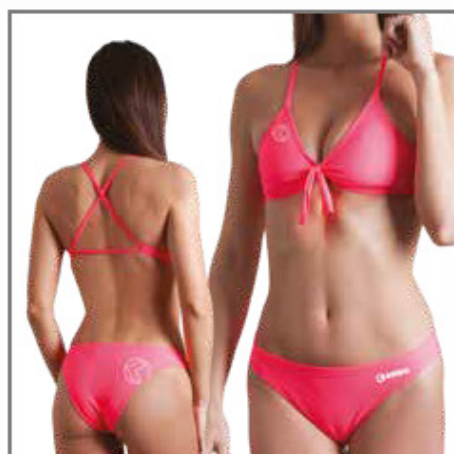

COD. AE500U
LEGGINGS AMETISTA
SIZE XS - XL
FIT CORTO

COD. AE500S
LEGGINGS AVORIO
SIZE S - L
FIT LUNGO

COD. AE500T
LEGGINGS AVORIO
SIZE XS - XL
FIT CORTO

COD. AE500P
LEGGINGS KAHLO
SIZE S - L
FIT LUNGO

COD. AE500Q
LEGGINGS MANDALA
SIZE S - L
FIT LUNGO

COD. AE2100
LEGGINGS KARCH
SIZE M - XL
FIT LUNGO

COD. AE2101
LEGGINGS TIGER
SIZE M - XL
FIT LUNGO

COD. AE0000
LEGGINGS FOX
SIZE S - L
FIT LUNGO TERMICO

COD. AE0100
LEGGINGS WOLF
SIZE M - XL
FIT LUNGO TERMICO

COD. A05200 | SIZE **38-48**
BLACK&RED | FIT **ATHLETIC**

COD. A0510G | SIZE **38-46**
FLORIE | FIT **ATHLETIC**

COD. A0510F | SIZE **38-46**
PORPORA | FIT **ATHLETIC**

COD. A05125 | SIZE **38-46**
JULI | FIT **ATHLETIC**