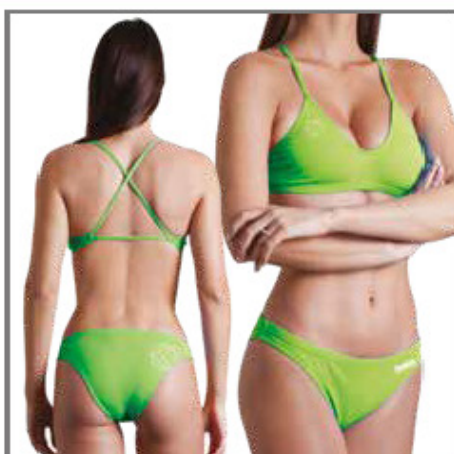

COD. AE500U
LEGGINGS AMETISTA
SIZE XS - XL
FIT CORTO

COD. AE500S
LEGGINGS AVORIO
SIZE S - L
FIT LUNGO

COD. AE500T
LEGGINGS AVORIO
SIZE XS - XL
FIT CORTO

COD. AE500P
LEGGINGS KAHLO
SIZE S - L
FIT LUNGO

COD. AE500Q
LEGGINGS MANDALA
SIZE S - L
FIT LUNGO

COD. AE2100
LEGGINGS KARCH
SIZE M - XL
FIT LUNGO

COD. AE2101
LEGGINGS TIGER
SIZE M - XL
FIT LUNGO

COD. AE0000
LEGGINGS FOX
SIZE S - L
FIT LUNGO TERMICO

COD. AE0100
LEGGINGS WOLF
SIZE M - XL
FIT LUNGO TERMICO

COD. A05200 | SIZE **38-48**
BLACK&RED | FIT **ATHLETIC**

COD. A0510G | SIZE **38-46**
FLORIE | FIT **ATHLETIC**

COD. A0510F | SIZE **38-46**
PORPORA | FIT **ATHLETIC**

COD. A05125 | SIZE **38-46**
JULI | FIT **ATHLETIC**